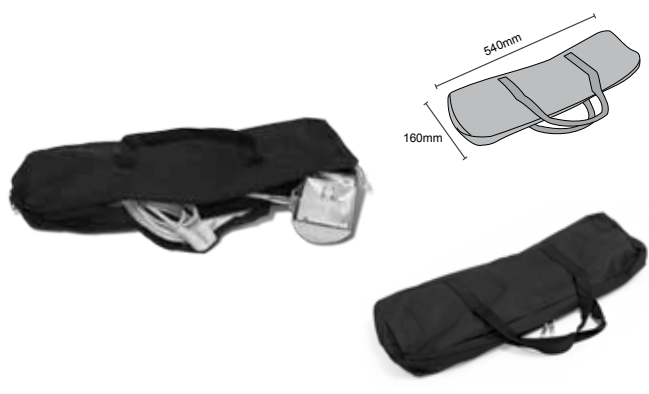

QTY	N.W(kg)	G.W(kg)	C.B.M.	Size(mm)
Packing	1	0.15	0.20	0.002	160x30x540

13.455

3.30 €

* Spotlights nicht im Lieferumfang inbegriffen / Spotlights not included / Spotlights non inclus / Focos não incluídos / Focos no incluídos.