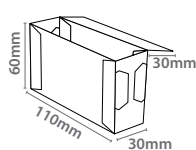

## "L" PVC Display

PORTRAIT

LANDSCAPE

"L" PVC	Size	Thickness			
13.356P	A6	0.4mm	x50 	  	<b>0.33</b> €/Uni.
13.357P	A7	0.4mm	x50 	  	<b>0.25</b> €/Uni.
13.358P	A8	0.4mm	x50 	  	<b>0.22</b> €/Uni.
13.359P	A9	0.4mm	x50 	  	<b>0.20</b> €/Uni.
13.360P	A10	0.4mm	x50 	  	<b>0.18</b> €/Uni.

"L" PVC	Size	Thickness			
13.356L	A6	0.4mm	x50 	  	<b>0.33</b> €/Uni.
13.357L	A7	0.4mm	x50 	  	<b>0.25</b> €/Uni.
13.358L	A8	0.4mm	x50 	  	<b>0.22</b> €/Uni.
13.359L	A9	0.4mm	x50 	  	<b>0.20</b> €/Uni.
13.360L	A10	0.4mm	x50 	  	<b>0.18</b> €/Uni.

# PVC Displays

PVC Displays 

Desk  
PVC Sign

Desk PVC	Size	Thickness		
13.410	300x104x53mm	0.5mm	x20 	<b>0.40 €/Uni.</b>
13.411	213x55x30mm	0.5mm	x20 	<b>0.27 €/Uni.</b>
13.412	150x55x30mm	0.5mm	x20 	<b>0.26 €/Uni.</b>

Business Card  
PVC Holder

Calendar  
PVC Support

Business Card	Size	Thickness		
13.431	110x60mm	0.4mm	x30 	<b>0.40 €/Uni.</b>

Calendar	Size	Thickness		
13.432	100x135mm	0.4mm	x30 	<b>0.28 €/Uni.</b>