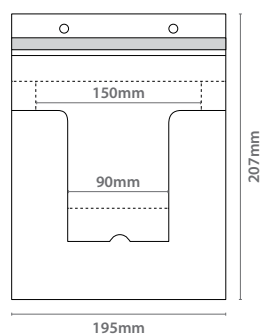

## "L" PVC Display

PORTRAIT

LANDSCAPE

"L" PVC	Size	Thickness			
13.356P	A6	0.4mm	x50 	  	<b>0.33</b> €/Uni.
13.357P	A7	0.4mm	x50 	  	<b>0.25</b> €/Uni.
13.358P	A8	0.4mm	x50 	  	<b>0.22</b> €/Uni.
13.359P	A9	0.4mm	x50 	  	<b>0.20</b> €/Uni.
13.360P	A10	0.4mm	x50 	  	<b>0.18</b> €/Uni.

## Curved Poster PVC Display

Curved	Size	Thickness		
13.420	A3	0.4mm	x10 	<b>1.15 €/Uni.</b>
13.421	A4	0.4mm	x10 	<b>0.47 €/Uni.</b>

## Triangle Poster PVC Display

Triangle	Size	Thickness		
13.422	A4	0.4mm	x10 	<b>1.05 €/Uni.</b>
13.423	A5	0.4mm	x10 	<b>0.65 €/Uni.</b>
13.424	A6	0.4mm	x10 	<b>0.45 €/Uni.</b>

# Leaflet PVC Dispensers

Leaflet PVC Dispensers 

Leaflet  
PVC Dispenser

Dispenser	Size	Thickness			
13.060	A6-150x220mm	0.5mm	x30	 	<b>0.40 €/Uni.</b>

Dispenser	Size	Thickness			
13.061	A5-195x207mm	0.5mm	x30	 	<b>0.43 €/Uni.</b>