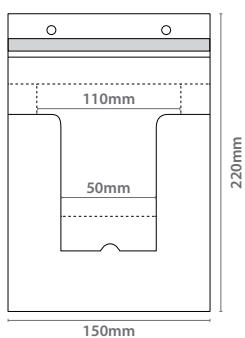

## "L" PVC Display

PORTRAIT

LANDSCAPE

"L" PVC	Size	Thickness			
13.356P	A6	0.4mm	x50 	  	<b>0.33</b> €/Uni.
13.357P	A7	0.4mm	x50 	  	<b>0.25</b> €/Uni.
13.358P	A8	0.4mm	x50 	  	<b>0.22</b> €/Uni.
13.359P	A9	0.4mm	x50 	  	<b>0.20</b> €/Uni.
13.360P	A10	0.4mm	x50 	  	<b>0.18</b> €/Uni.

## Curved Poster PVC Display

Curved	Size	Thickness		
13.420	A3	0.4mm	x10 	<b>1.15 €/Uni.</b>
13.421	A4	0.4mm	x10 	<b>0.47 €/Uni.</b>

## Triangle Poster PVC Display

Triangle	Size	Thickness		
13.422	A4	0.4mm	x10 	<b>1.05 €/Uni.</b>
13.423	A5	0.4mm	x10 	<b>0.65 €/Uni.</b>
13.424	A6	0.4mm	x10 	<b>0.45 €/Uni.</b>

# Leaflet PVC Dispensers

Leaflet PVC Dispensers 

Leaflet  
PVC Dispenser

Dispenser	Size	Thickness			
13.060	A6-150x220mm	0.5mm	x30	 	<b>0.40 €/Uni.</b>

Dispenser	Size	Thickness			
13.061	A5-195x207mm	0.5mm	x30	 	<b>0.43 €/Uni.</b>