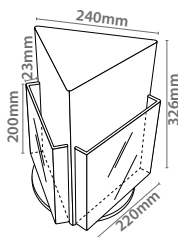

Rotating Literature Holder

Triangle	Colour	Size		
13.115		A4	x1	17.90 €/Uni.
13.116		A4	x1	17.90 €/Uni.