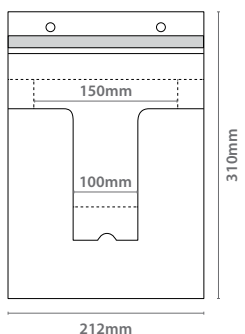

## Curved Poster PVC Display

Curved	Size	Thickness		
13.420	A3	0.4mm	x10 	<b>1.15 €/Uni.</b>
13.421	A4	0.4mm	x10 	<b>0.47 €/Uni.</b>

## Triangle Poster PVC Display

Triangle	Size	Thickness		
13.422	A4	0.4mm	x10 	<b>1.05 €/Uni.</b>
13.423	A5	0.4mm	x10 	<b>0.65 €/Uni.</b>
13.424	A6	0.4mm	x10 	<b>0.45 €/Uni.</b>

# Leaflet PVC Dispensers

Leaflet PVC Dispensers 

Leaflet  
PVC Dispenser

Dispenser	Size	Thickness			
13.060	A6-150x220mm	0.5mm	x30	 	<b>0.40 €/Uni.</b>

Dispenser	Size	Thickness			
13.061	A5-195x207mm	0.5mm	x30	 	<b>0.43 €/Uni.</b>

Dispenser	Size	Thickness			
13.062	A5-212x310mm	0.5mm	x30	 	<b>0.53 €/Uni.</b>

Dispenser	Size	Thickness			
13.063	A6-106x140mm	0.6mm	x30		<b>0.30 €/Uni.</b>