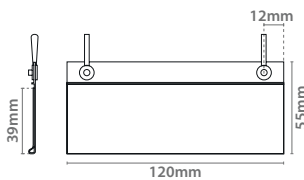

Hang Label				
12.295	Graphic Size: 120x39mm	x50	0.20 €/Uni.