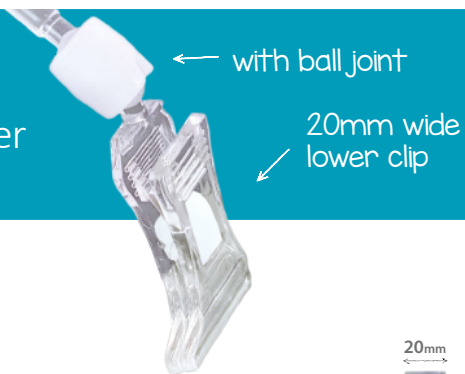

Sign Clip

Clip Price Holder  

Clip
Price Holder

suitable to display information close to the product

Clip P. 90			Clip P. 150			Clip P. 200			Clip P. 70						
12.015	x25		0.38 €/Uni.	12.016	x25		0.40 €/Uni.	12.017	x25		0.45 €/Uni.	12.020	x25		0.35 €/Uni.