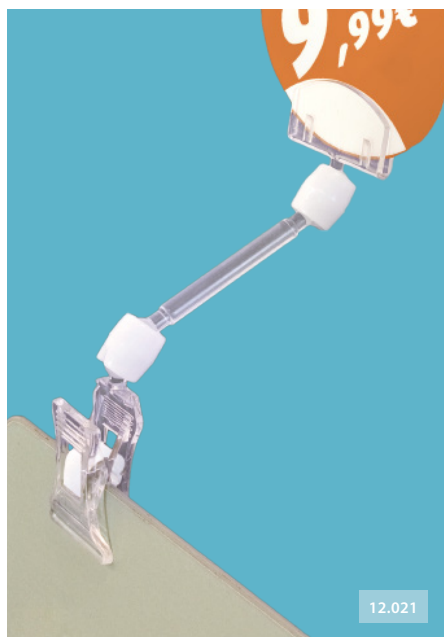

Sign Clip

Clip Price Holder  

Clip
Price Holder

suitable to display information close to the product

Clip P. 90			Clip P. 150			Clip P. 200			Clip P. 70						
12.015	x25		0.38 €/Uni.	12.016	x25		0.40 €/Uni.	12.017	x25		0.45 €/Uni.	12.020	x25		0.35 €/Uni.