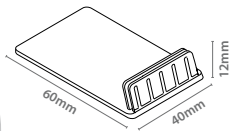

square base

ideal as menu card holder

Straight Base			
12.208	40x60mm	x100 	0.25 €/Uni.

Angular Base			
12.459	40x60mm	x50 	0.14 €/Uni.

Square base			
12.460	49x47mm	x50 	0.14 €/Uni.

Sign Price Holder

with adhesive foam base