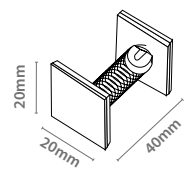

Spacer Wobbler

strong spring allows movement of signage

with 2 adhesive foam pads