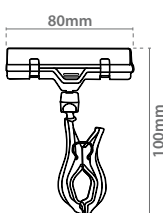

Clamp Price Holder

suitable to display information close to the product

Clamp P. 90
12.004 x25 **0.40 €/Uni.**

Clamp P. 95
12.007 x25 **0.45 €/Uni.**

Clamp P. 155
12.008 x25 **0.50 €/Uni.**

Clamp P. 205
12.009 x25 **0.55 €/Uni.**

Magnetic Price Holder

← with ball joint

← 20mm diameter magnetic base

suitable to display information close to the product

Magnet P. 70	Ø 20mm	!	Magnet P. 130	Ø 20mm	!	Magnet P. 175	Ø 20mm	!	Magnet P. 50	Ø 20mm	!
12.029	x25	1.12 €/Uni.	12.030	x25	1.18 €/Uni.	12.031	x25	1.21 €/Uni.	12.034	x25	1.18 €/Uni.