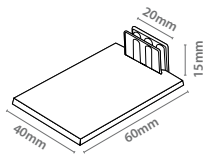

square base

ideal as menu card holder

Straight Base			
12.208	40x60mm	x100 	0.25 €/Uni.

Angular Base			
12.459	40x60mm	x50 	0.14 €/Uni.

Square base			
12.460	49x47mm	x50 	0.14 €/Uni.

Sign Price Holder

with adhesive foam base