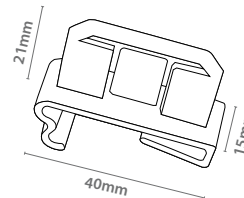

Shelf Label				
12.414	78x152mm	x50 	0.25 €/Uni.	
12.417	78x203mm	x50 	0.32 €/Uni.	
12.421	106x203mm	x50 	0.39 €/Uni.	

Shelf Strip Label Holder

transparent plastic

with max. graphic thickness: 1 mm

Strip Label				
12.458	14x25mm	x100 	0.04 €/Uni.	

Hanging Label Holder

ideal for rods

Hang Label				
12.295	Graphic Size: 120x39mm	x50 	0.20 €/Uni.	

Straight Stopper Clip Holder

ideal for using as a stopper support

Stop Label				
12.071	40x15mm	x100 	0.10 €/Uni.	