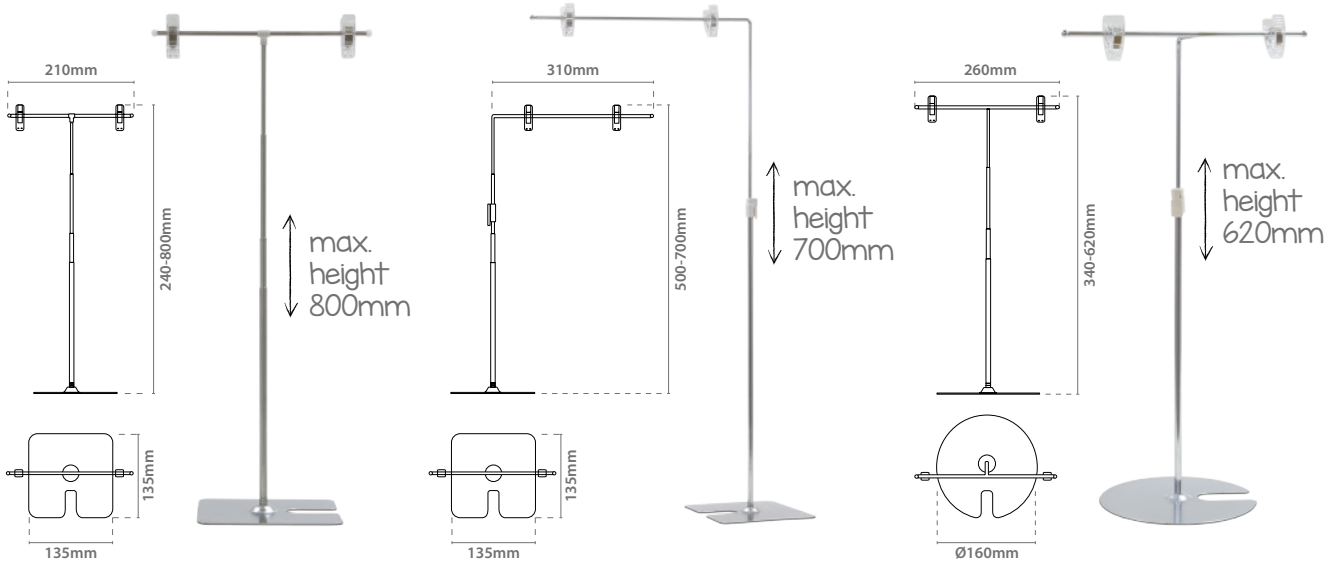

90 Base 155	Ø 90mm	
12.037	x25 	0.63 €/Uni.

90 Base 140	Ø 90mm	
12.038	x25 	0.69 €/Uni.

DIFEGA

T. 981 912531 - info@difega.es - www.difega.es

Price Holders

Base Price Holders

Telescopic Price Holder

made of steel and transparent plastic