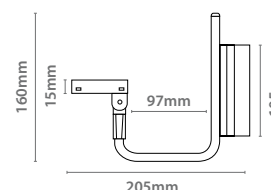

Sign Holder System

MultiShelf System   

multi-positions
magnetic bases allow
to fix framekits, shelf
talkers or banners...

Clamp Angled Multi Shelf Base

"L" Base		
12.302	x10 	2.50 €/Uni.

ideal for metal
poles or walls

Clamp Straight Multi Shelf Base

"I" base		
12.303	x10 	2.25 €/Uni.

compatible with
any kind of metallic
furniture

Hook Multi Shelf Base

C. "L" Base		
12.381	x10 	2.50 €/Uni.

also can be used
onto or below
the shelves

Gripper Multi Shelf Base

also be used
onto or beneath
the shelves

"J" Base		
12.511	x2 	4.90 €/Uni.

Sign Holder System

Label Holder  

Adhesive Coupon Label Holder

with adhesive

Gripper Coupon Label Holder