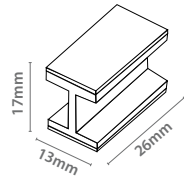

Spring Wobbler

Spacer Wobbler

strong spring allows movement of signage

with 2 adhesive foam pads

adds a spacing effect to your displays

with 2 adhesive foam pads

Spring Wobbler				
12.206	20x20x40mm	x100 	0.15 €/Uni.	