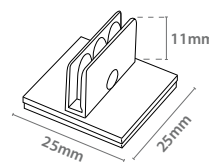

insert in magnetic corner base

use with magnetic corner base

Guide Profile				
12.218	300mm	x20		0.54 €/Uni.
12.219	460mm	x20		0.83 €/Uni.

Corner Base				
12.220		x20		1.65 €/Uni.
12.221		x20		1.65 €/Uni.

Gripper Profile				
12.216	300mm	x20		0.69 €/Uni.
12.217	460mm	x20		0.99 €/Uni.

Magnetic Clip

hinged clip

with max. graphic thickness: 8mm

Adhesive Clip

multipurpose clip

Mag. Clip				
12.078	53x43mm	x50		3.40 €/Uni.