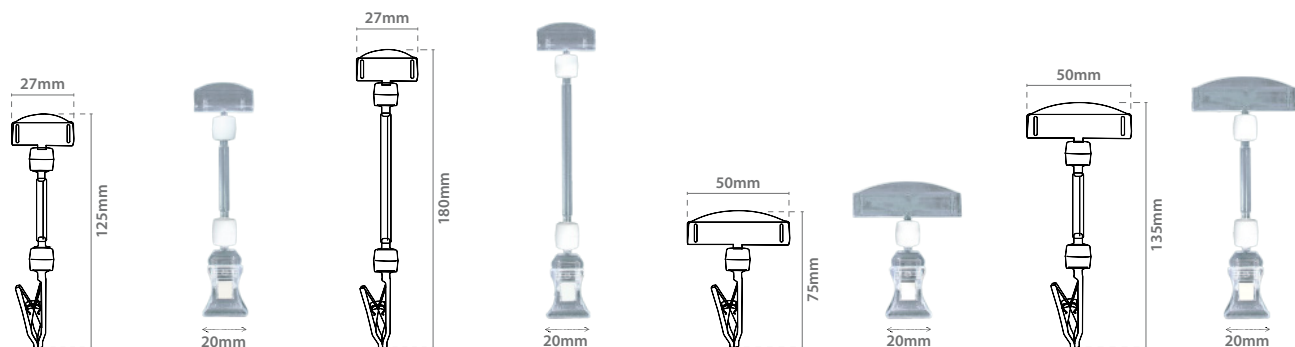

Sign Clip

Clip Price Holder  

Clip
Price Holder

suitable to display information close to the product

Clip P. 90			Clip P. 150			Clip P. 200			Clip P. 70						
12.015	x25		0.38 €/Uni.	12.016	x25		0.40 €/Uni.	12.017	x25		0.45 €/Uni.	12.020	x25		0.35 €/Uni.