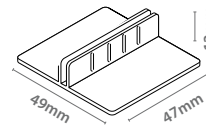

square base

ideal as menu card holder

Straight Base			
12.208	40x60mm	x100 	0.25 €/Uni.

Angular Base			
12.459	40x60mm	x50 	0.14 €/Uni.

Square base			
12.460	49x47mm	x50 	0.14 €/Uni.

Sign Price Holder

with adhesive foam base