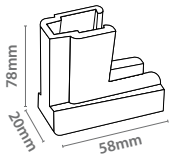

Hanging Label Holder

ideal for rods

Hang Label				
12.295	Graphic Size: 120x39mm	x50 	0.20 €/Uni.	

Straight Stopper Clip Holder

ideal for using as a stopper support

Stop Label				
12.071	40x15mm	x100 	0.10 €/Uni.	

DIFEGA

T. 981 912531 - info@difega.es - www.difega.es

Sign Holder System

Base Sign Holders

Magnetic Corner Base

Gripper Profile for Magnetic Corner Base

black or white coloured

use on metal surfaces

insert in magnetic corner base

use with magnetic corner base

Guide Profile				
12.218	300mm	x20		0.54 €/Uni.
12.219	460mm	x20		0.83 €/Uni.

Corner Base				
12.220		x20		1.65 €/Uni.
12.221		x20		1.65 €/Uni.