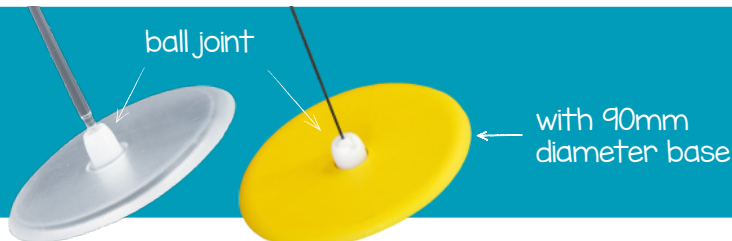

Ø 90mm Base Price Holder

suitable to display information close to the product