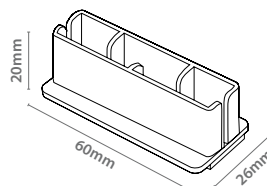

Price Holders

Base Price Holders

Base Price Holder

straight base

angular base

square base

ideal as menu card holder

Straight Base			
12.208	40x60mm	x100	0.25 €/Uni.

Angular Base			
12.459	40x60mm	x50	0.14 €/Uni.

Square base			
12.460	49x47mm	x50	0.14 €/Uni.

Sign Price Holder

with adhesive foam base

transparent plastic

ideal for displaying price cards

Sign P. Holder			
12.339	60x20mm	x25	0.19 €/Uni.

Base Multi Support

Extension Stick

Ø 8mm

white coloured

use with base multi-support

suitable for food use

Base Multi			
50.800		x50	0.35 €/Uni.

Ext. stick			
50.801	125mm	x50	0.15 €/Uni.
50.802	150mm	x50	0.17 €/Uni.
50.803	200mm	x50	0.22 €/Uni.

DIFEGA

T. 981 912531 - info@difega.es - www.difega.es