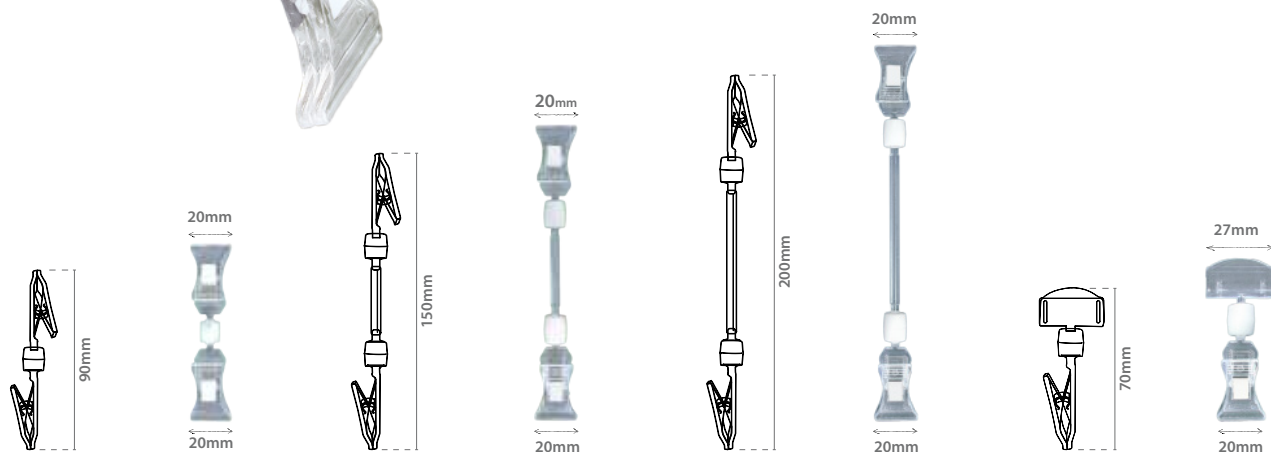

Sign Clip

Clip Price Holder  

Clip
Price Holder

suitable to display information close to the product

Clip P. 90			Clip P. 150			Clip P. 200			Clip P. 70						
12.015	x25		0.38 €/Uni.	12.016	x25		0.40 €/Uni.	12.017	x25		0.45 €/Uni.	12.020	x25		0.35 €/Uni.