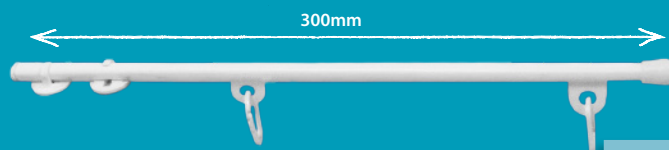

Adhesive Banner Support