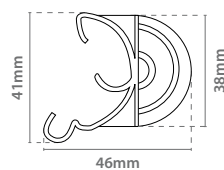

can be placed at 90° position

Stop. Clip				
12.474	41x46mm	x100	0.09 €/Uni.