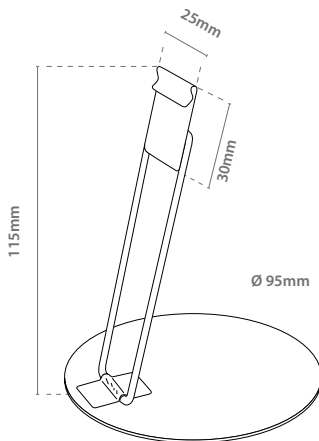

Magnetic Price Holder

← with ball joint

← 20mm diameter magnetic base

suitable to display information close to the product

Magnet P. 70	Ø 20mm	!	Magnet P. 130	Ø 20mm	!	Magnet P. 175	Ø 20mm	!	Magnet P. 50	Ø 20mm	!
12.029	x25	1.12 €/Uni.	12.030	x25	1.18 €/Uni.	12.031	x25	1.21 €/Uni.	12.034	x25	1.18 €/Uni.

Adhesive Price Holder

Adhesive 55	Ø 27mm	
12.042	x25 	0.30 €/Uni.

Ø 90mm Base Price Holder

suitable to display information close to the product

90 Base 150	Ø 90mm	
12.035	x25 	0.77 €/Uni.

90 Base 160	Ø 90mm	
12.036	x25 	0.74 €/Uni.

90 Base 155	Ø 90mm	
12.037	x25 	0.63 €/Uni.

90 Base 140	Ø 90mm	
12.038	x25 	0.69 €/Uni.

DIFEGA

T. 981 912531 - info@difega.es - www.difega.es

Price Holders

Base Price Holders

Telescopic Price Holder

made of steel and transparent plastic

T. Clip 210		
12.050	x10	4.55 €/Uni.

T. Clip 310		
12.051	x10	4.55 €/Uni.

T. Clip 260		
12.052	x10	4.55 €/Uni.

Hinged Price Holder

suitable for food use

stainless steel

with adjustable angle

ideal as cabinet ticket holder