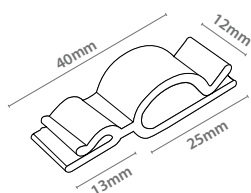

2 sizes for graphic support

Label Spike			
12.209	60mm	x100 	0.12 €/Uni.
12.210	80mm	x100 	0.14 €/Uni.

Long Pin Label Holder

Long Pin			
12.461	175mm	x100 	0.10 €/Uni.

Sharp Pin

pins are suitable for food use

Sharp Pin			
50.826	85x22mm	x50 	0.20 €/Uni.

Ice Pin

Ice Pin			
50.827	185x22mm	x50 	0.30 €/Uni.

Stem Pin

Stem Pin			
50.830	155x19mm	x50 	0.25 €/Uni.

Clip Label Holder

transparent plastic

Long Pin			
12.211	40mm	x100 	0.06 €/Uni.

Ring Label Holder

ideal for bottles

Ring Label			
12.296	Ø 40mm	x50 	0.03 €/Uni.

DIFEGA

T. 981 912531 - info@difega.es - www.difega.es

Price Holders

Label Holder  

Shelf Label Holder