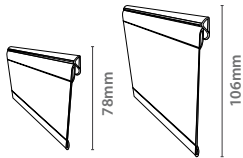

Sharp Pin			
50.826	85x22mm	x50 	0.20 €/Uni.

Ice Pin

Ice Pin			
50.827	185x22mm	x50 	0.30 €/Uni.

Stem Pin

Stem Pin			
50.830	155x19mm	x50 	0.25 €/Uni.

Clip Label Holder

transparent plastic

Long Pin			
12.211	40mm	x100 	0.06 €/Uni.

Ring Label Holder

ideal for bottles

Ring Label			
12.296	Ø 40mm	x50 	0.03 €/Uni.

DIFEGA

T. 981 912531 - info@difega.es - www.difega.es

Price Holders

Label Holder  

Shelf Label Holder

Shelf Label				
12.414	78x152mm	x50 	0.25 €/Uni.	
12.417	78x203mm	x50 	0.32 €/Uni.	
12.421	106x203mm	x50 	0.39 €/Uni.	

Shelf Strip Label Holder

transparent plastic

with max. graphic thickness: 1 mm

Strip Label				
12.458	14x25mm	x100 	0.04 €/Uni.	