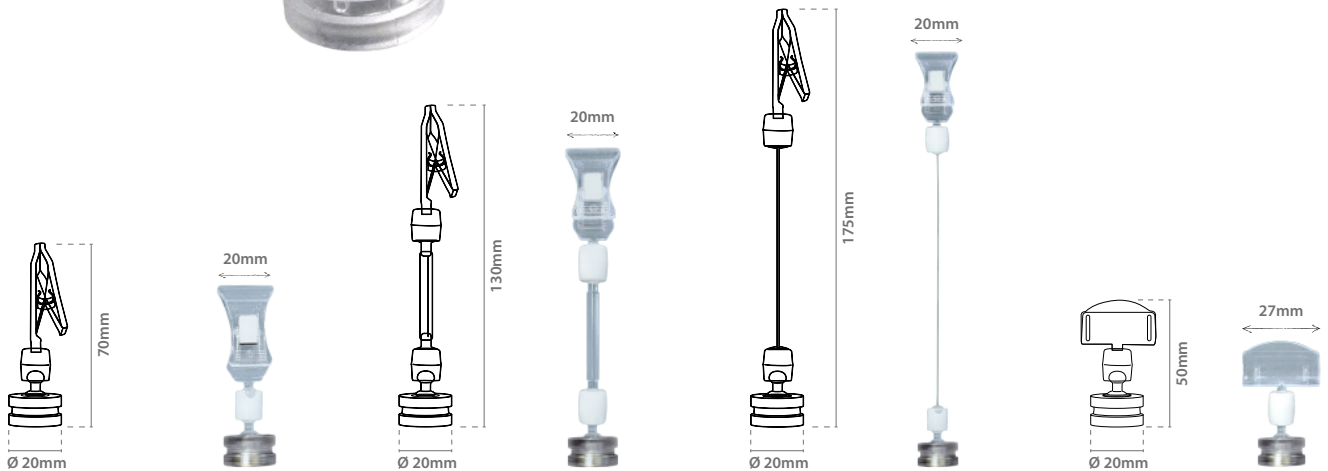

Sign Clip

Magnetic Price Holder | Base Price Holder

Magnetic Price Holder

← with ball joint

← 20mm diameter magnetic base

suitable to display information close to the product

Magnet P. 70	Ø 20mm	!	Magnet P. 130	Ø 20mm	!	Magnet P. 175	Ø 20mm	!	Magnet P. 50	Ø 20mm	!
12.029	x25	1.12 €/Uni.	12.030	x25	1.18 €/Uni.	12.031	x25	1.21 €/Uni.	12.034	x25	1.18 €/Uni.