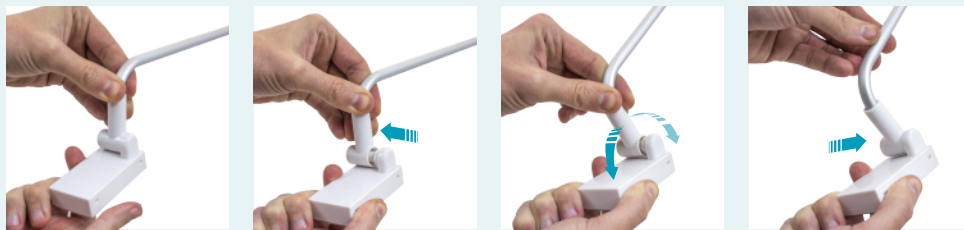

Sign Holder System

MultiShelf System   

multi-positions
magnetic bases allow
to fix framekits, shelf
talkers or banners...

Clamp Angled Multi Shelf Base

"L" Base		
12.302	x10 	2.50 €/Uni.

ideal for metal
poles or walls