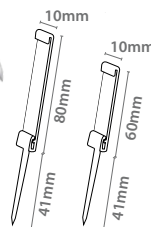

Con. Unit				
50.820		155mm	x50	0.25 €/Uni.
50.821		110mm	x50	0.19 €/Uni.
50.822		55mm	x50	0.15 €/Uni.

Adapter Clip

Adapt. Clip				
50.824		20x12mm	x50	0.15 €/Uni.

Label Clip

Label Clip				
50.823		18x21mm	x50	0.12 €/Uni.

DIFEGA

T. 981 912531 - info@difega.es - www.difega.es

Price Holders

Label Holder  

Pin Label Holder

1 mm max. graphic thickness

Label Pin			
12.462	38x56mm	x100 	0.14 €/Uni.

Spike Label Holder

2 sizes for graphic support

Label Spike			
12.209	60mm	x100 	0.12 €/Uni.
12.210	80mm	x100 	0.14 €/Uni.

Long Pin Label Holder

Long Pin			
12.461	175mm	x100 	0.10 €/Uni.

Sharp Pin

pins are suitable for food use

Sharp Pin			
50.826	85x22mm	x50 	0.20 €/Uni.

Ice Pin

Ice Pin			
50.827	185x22mm	x50 	0.30 €/Uni.

Stem Pin

Stem Pin			
50.830	155x19mm	x50 	0.25 €/Uni.

Clip Label Holder

transparent plastic

Long Pin			
12.211	40mm	x100 	0.06 €/Uni.