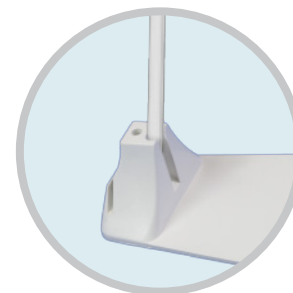

Base Multi			
50.800		x50	0.35 €/Uni.

Ext. stick			
50.801	125mm	x50	0.15 €/Uni.
50.802	150mm	x50	0.17 €/Uni.
50.803	200mm	x50	0.22 €/Uni.

DIFEGA

T. 981 912531 - info@difega.es - www.difega.es