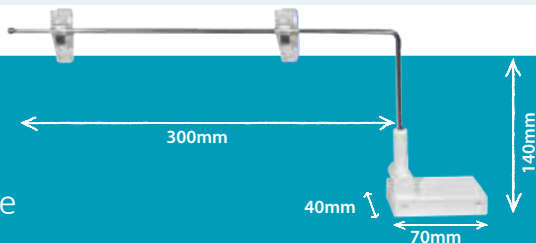

fits on any type of metal surface

Adhesive Banner Support

easy installation of signage

Ad. Banner				
12.180	300mm	x20	1.10 €/Uni.	

with 2 adhesive foam pads

DIFEGA

T. 981 912531 - info@difega.es - www.difega.es

Sign Holder System

MultiShelf System   

multi-positions
magnetic bases allow
to fix framekits, shelf
talkers or banners...

Clamp Angled Multi Shelf Base

"L" Base		
12.302	x10 	2.50 €/Uni.

ideal for metal
poles or walls