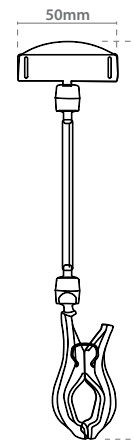

Sign Clip

Clamp Price Holder

EN Complete range of priceholders and label holders systems which provide an integral solution for the signage exhibition at areas or points of sale.
FR Large gamme de système de porte étiquette. Solution complète pour l'affichage de posters dans les zones et points de vente.

Clamp Price Holder

suitable to display information close to the product

Clamp P. 90
12.004 x25 **0.40 €/Uni.**

Clamp P. 95
12.007 x25 **0.45 €/Uni.**

Clamp P. 155
12.008 x25 **0.50 €/Uni.**

Clamp P. 205
12.009 x25 **0.55 €/Uni.**

Magnetic Price Holder

← with ball joint

← 20mm diameter magnetic base

suitable to display information close to the product

Magnet P. 70	Ø 20mm	!	Magnet P. 130	Ø 20mm	!	Magnet P. 175	Ø 20mm	!	Magnet P. 50	Ø 20mm	!
12.029	x25	1.12 €/Uni.	12.030	x25	1.18 €/Uni.	12.031	x25	1.21 €/Uni.	12.034	x25	1.18 €/Uni.