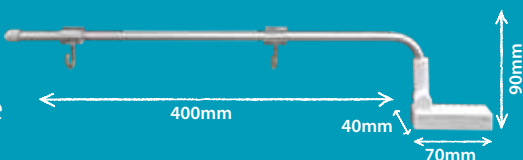

Sign Holder System

MultiShelf System   

multi-positions
magnetic bases allow
to fix framekits, shelf
talkers or banners...

Clamp Angled Multi Shelf Base

"L" Base		
12.302	x10 	2.50 €/Uni.

ideal for metal
poles or walls

Clamp Straight Multi Shelf Base

"I" base		
12.303	x10 	2.25 €/Uni.

compatible with
any kind of metallic
furniture

Hook Multi Shelf Base

C. "L" Base		
12.381	x10 	2.50 €/Uni.

also can be used
onto or below
the shelves

Gripper Multi Shelf Base

also be used
onto or beneath
the shelves

"J" Base		
12.511	x2 	4.90 €/Uni.

Sign Holder System

Label Holder  

Adhesive Coupon Label Holder

with adhesive

Gripper Coupon Label Holder