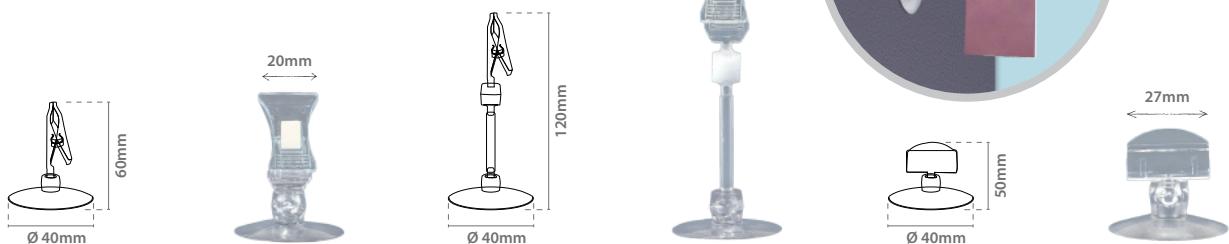

S.Clip 60	Ø 40mm	!	S.Clip 120	Ø 40mm	!	S.Clip 50	Ø 40mm	!
12.045	x25	0.35 €/Uni.	12.046	x25	0.44 €/Uni.	12.048	x25	0.30 €/Uni.

DIFEGA

T. 981 912531 - info@difega.es - www.difega.es