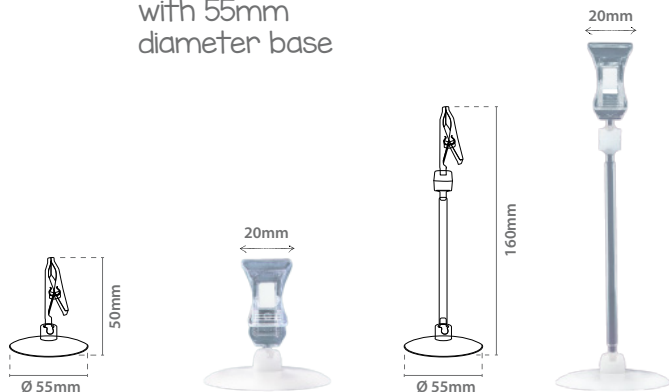

DIFEGA

T. 981 912531 - info@difega.es - www.difega.es

Sign Clip

Base Price Holder  

Ø 55mm Base Price Holder

with 55mm diameter base

55 Base 50	Ø 55mm	
12.039	x25 	0.44 €/Uni.

55 Base 160	Ø 55mm	
12.040	x25 	0.49 €/Uni.

Adhesive Price Holder

Adhesive 55	Ø 27mm	
12.042	x25 	0.30 €/Uni.

Ø 90mm Base Price Holder

suitable to display information close to the product

90 Base 150	Ø 90mm	
12.035	x25 	0.77 €/Uni.

90 Base 160	Ø 90mm	
12.036	x25 	0.74 €/Uni.