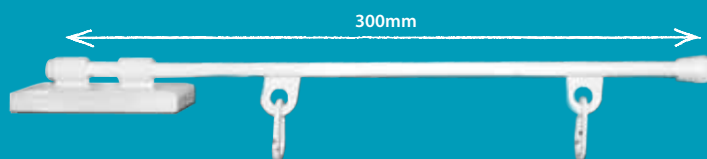

Magnet Banner Support

allows to communicate near the product

Mag. Banner				
12.173	300mm	x10	1.80 €/Uni.	

fits on any type of metal surface