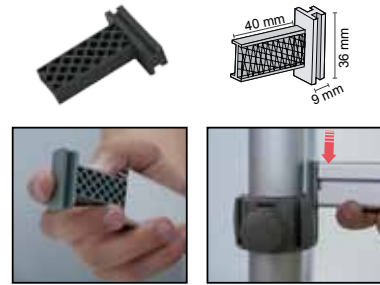

7 Ways connector

10.968	4.25 €
--------	--------

Rail

10.970	2 meter	17.50 €/2m
--------	---------	------------

1

PVC Insert

10.862 2 meter **1.40 €/2m**

Connecting Plate

10.972 x10 **5.50 €/Pack**

10.973 x10 **3.50 €/Pack**

End Cap

10.971 x10 **1.10 €/Pack**

Side Connecting Block

10.863 x10 **2.50 €/Pack**

Back connecting block

10.864 x10 **9.90 €/Pack**