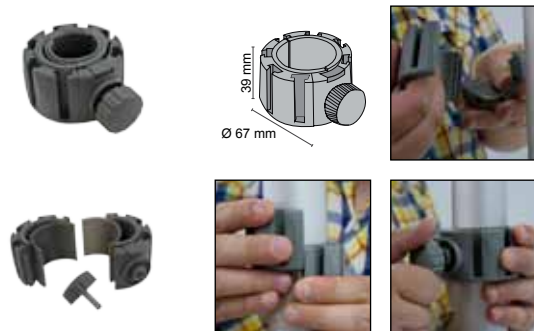

Pole's end Cap

10.966	x10 	3.50 €/Pack
--------	---	-------------

Base

10.965	Base Feet	31.50 €
10.964	Base Square	22.95 €

Alu Block

10.969	x10 	9.00 €/Pack
--------	---	-------------

Base Connector

10.967	4.95 €
--------	--------

7 Ways connector

10.968	4.25 €
--------	--------

Rail

10.970	2 meter	17.50 €/2m
--------	---------	------------

1

PVC Insert

10.862 2 meter **1.40 €/2m**

Connecting Plate