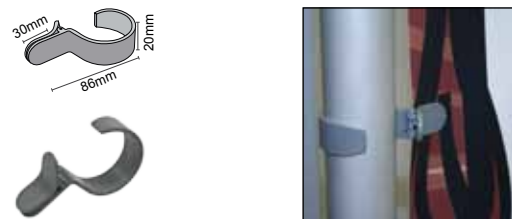

Graphic Clip

10.539   ø 45mm   x10   **0.70 €/Uni.**

10.540   ø 40mm   x10   **0.70 €/Uni.**