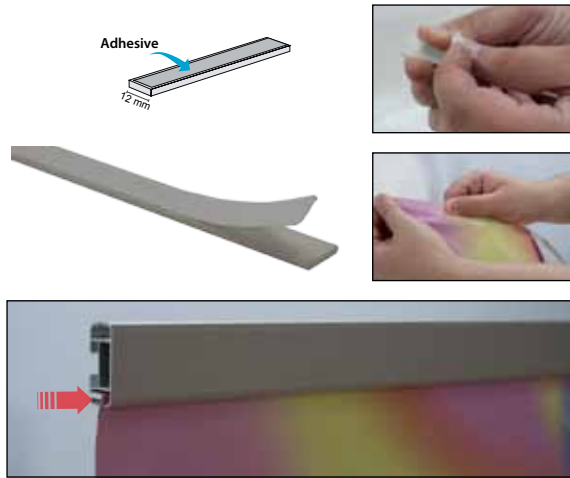

7 Ways connector

10.968	4.25 €
--------	--------

Rail

10.970	2 meter	17.50 €/2m
--------	---------	------------

1

PVC Insert

10.862 2 meter **1.40 €/2m**

Connecting Plate

10.972 x10 **5.50 €/Pack**

10.973 x10 **3.50 €/Pack**

End Cap

10.971 x10 **1.10 €/Pack**

Side Connecting Block

10.863 x10 **2.50 €/Pack**

Back connecting block

10.864 x10 **9.90 €/Pack**