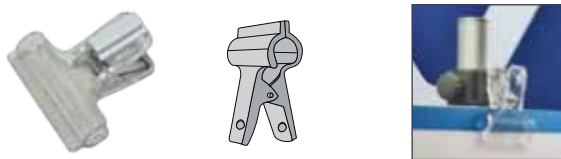

Wire clip

10.541 ø 45mm x10 **0.15 €/Uni.**

10.542 ø 40mm x10 **0.15 €/Uni.**

Graphic Clip

10.539 ø 45mm x10 **0.70 €/Uni.**

10.540 ø 40mm x10 **0.70 €/Uni.**

Plastic Clip

10.537

x10 

4.20 €/Uni.

Side Clip

10.538

x10 

1.50 €/Uni.

LCD Bracket

10.543