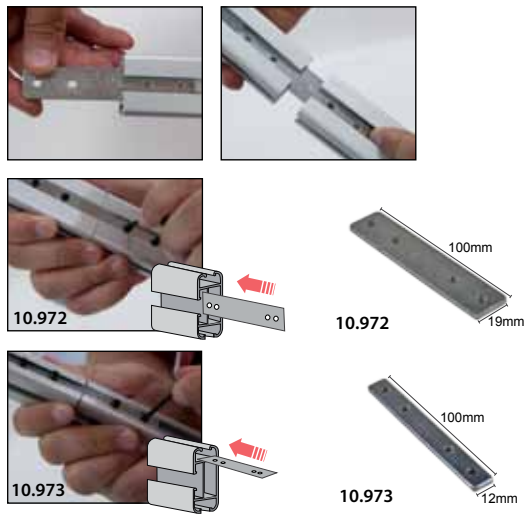

7 Ways connector

10.968	4.25 €
--------	--------

Rail

10.970	2 meter	17.50 €/2m
--------	---------	------------

1

PVC Insert

10.862 2 meter **1.40 €/2m**

Connecting Plate

10.972 x10 **5.50 €/Pack**

10.973 x10 **3.50 €/Pack**

End Cap

10.971 x10 **1.10 €/Pack**

Side Connecting Block

10.863 x10 **2.50 €/Pack**

Back connecting block

10.864 x10 **9.90 €/Pack**