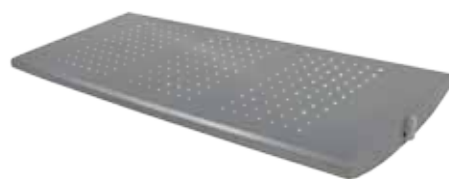

10.546

A6

2.00 €/Uni.

Spotlight

10.389

59.40 €

Arc Shelf

10.959

828x350mm

40.50 €

Shelf

10.960

825x400mm

24.95 €

Panel

10.958