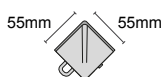

Colour Floor System

Farbe / Colour / Couleur / Cor / Color: ● ○ ● ● ● ●

15.209

x16 (1 m²)

39.00 €

Floor System Frame and Corner

15.210

15.211

15.212

Farbe / Colour / Couleur / Cor / Color: ● ○ ● ● ● ●

15.210

Corner

x4

1.30 €/Uni.

15.211

Frame Male

x8

2.45 €/Uni.

15.212

Frame Female

x8

2.45 €/Uni.